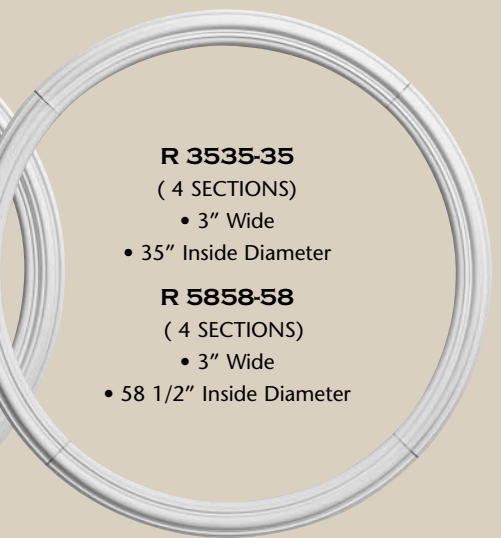

- 24 1/8" Diameter
- 1 5/8" Hole

**CM 2626**

- 25 1/2" Diameter
- 3 1/4" Hole

**CM 2626L**

- 25 1/8" Diameter
- 3 5/8" Hole

**CM 2717**

- 27" w. x 17 1/2" h.
- 7/8" Hole

**CM 2828S**

### ST 12

- 12" Diameter Star
- 7/8" Projection

[www.spectis.com](http://www.spectis.com)

## RINGS

**R 2424 37**

- 4 1/2" w. x 45 3/4" h.
- 1 1/2" Projection
- 36 1/4" Inside Diameter

**R 1322-37**

- 3 3/4" w. x 44 1/4" h.
- 1 1/8" Projection
- 36 3/4" Inside Diameter

**R 3535-35**

( 4 SECTIONS)

- 3" Wide
- 35" Inside Diameter

**R 5858-58**

( 4 SECTIONS)

- 3" Wide
- 58 1/2" Inside Diameter

1 • 8 0 0 • 6 8 5 • 9 9 8 1